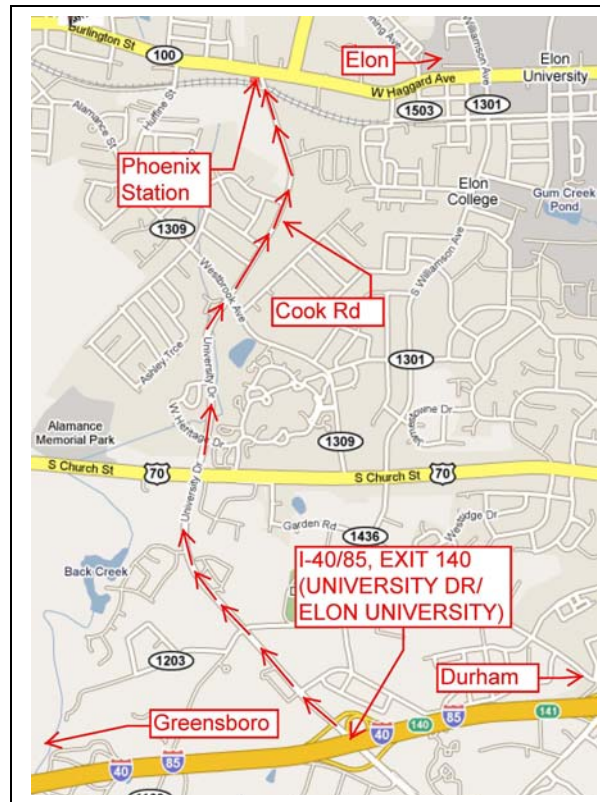

Exit 140 from 40/85. Travel **North** on University Drive, which will turn into Cook Road, for 3 miles, crossing the railroad tracks. We are on the corner of Burlington Avenue and Cook Road

Alamance Consulting Engineers

Retail Centers:

University Commons	Burlington, NC
Quarterpath Crossing	Williamsburg, VA
Grantville Commons	Grantville, GA
Food Lion Shopping Centers	Various Locations
Family Dollar Stores	Various Locations
Movie Gallery Stores	Various Locations
The Creeks @ Virginia Center	Richmond, VA
Midway Plantation	Knightdale, NC
Tractor Supply Company	Various Locations
Greengate Center	Greensburg, PA
Winn Dixie @ Briercreek	Raleigh, NC

Manufacturing/Warehouse:

Crown Equipment Corporation	Greensboro, NC
Technimark Warehouse	Asheboro, NC
Sports Endeavors, Inc.	Mebane, NC
Cheerwine Distribution Center	Conover, NC

Restaurants:

KFC/Taco Bell	Various Locations
Tripps Restaurant	Greensboro & Winston-Salem, NC
Remington Grille	Greensboro, NC
Subway Restaurant	Various Locations
Cookout Restaurant	Various Locations
Dunkin' Donuts	Various Locations

Other:

Summit Place of Morganton	Morganton, NC
Quick Lane Lube Center	Wake Forest, NC
Oak Ridge Carwash	Oak Ridge, NC
Davi's Firearms & Shooting Range	Raleigh, NC
High Point University Village	High Point., NC
River Mill Charter School	Graham, NC
Richard Childress Racing	Welcome, NC
Siler City Police Station	Siler City, NC
Southern Jet Hanger	Raleigh, NC
Growing Years Learning Center	Raleigh, NC
Tri-County Orthopedic	Mt. Airy, NC
Robust-Ah! Coffee Shop	Greensboro, NC